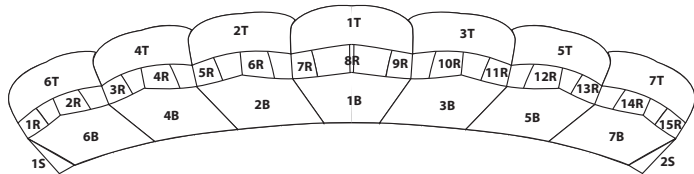

Dealer Name	Quantity	PO#
--------------------	-----------------	------------

Demonstration Configuration

- PD LIGHTNING 160 (top Zero P3 only)
- PD LIGHTNING 176
- PD LIGHTNING 193
- PD LIGHTNING 218
- PD LIGHTNING 235
- PD LIGHTNING 253

Tail Pocket (\$75 extra)

MAKE ENTIRE CANOPY SOLID

Color

LINE TYPE

600 Dacron only

Demo Trim Only

Appropriate Trim and Line Length for demonstration jumps to optimize performance

SLIDER COLOR

1R	2R	3R	4R	5R	6R	7R	8R	9R	10R	11R	12R	13R	14R	15R

Match Bottom To Top Panels?

BOTTOM	6B	4B	2B	1B	3B	5B	7B
PANELS							

Stabilizer

1S

Stabilizer

2S